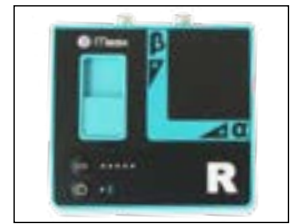

MEAX LEVEL DUAL 1-0994

1-0984
Meax LM 201

1-0985
Meax LR 201

3-2263 2 pcs.
Spindel holder dia
16

5-0949 2 pcs.
Collet C25-16

5-0898
Power supply 4 USB-
ports 5 VDC

5-0078
Allen key 3 mm FZB

5-0869 2 pcs.
USB-cable A-mini 0,5 m black

5-0003
Ext. power cable
EUR 2 m

ACCESSORIES

1-0995
Meax Magnet base

1-0996
Meax Vertical spindel-
holder