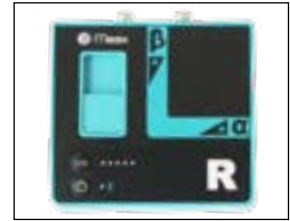

## MEAX LEVEL DUAL 1-0994

1-0984  
Meax LM 201

1-0985  
Meax LR 201

3-2263 2 pcs.  
Spindel holder dia  
16

5-0949 2 pcs.  
Collet C25-16

5-0898  
Power supply 4 USB-  
ports 5 VDC

5-0078  
Allen key 3 mm FZB

5-0869 2 pcs.  
USB-cable A-mini 0,5 m black

5-0003  
Ext. power cable  
EUR 2 m